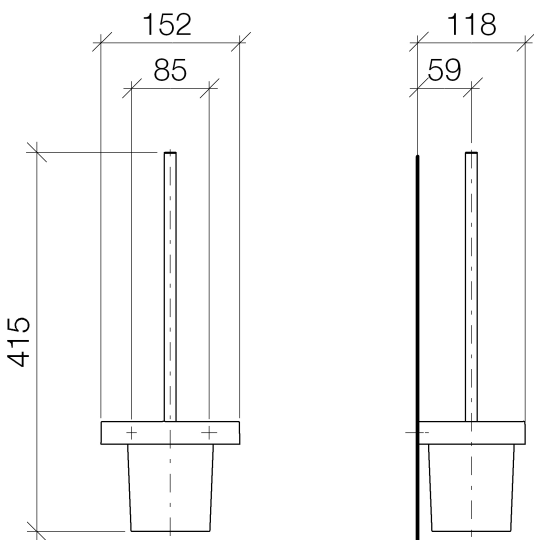

## WC - LULU

Toilet brush set wall-mounted - polished chrome

Article number: 83 900 710-00

- Frosted glass
- Black brush
- Width 6"
- Height 16-3/8"
- 4-5/8" Projection

polished chrome

## Dimensional drawing

All dimensions in mm / inch = mm x 0,0394

WC - LULU

Toilet brush set wall-mounted - polished chrome

Article number: 83 900 710-00

## WC - LULU

Toilet brush set wall-mounted - polished chrome

Article number: 83 900 710-00