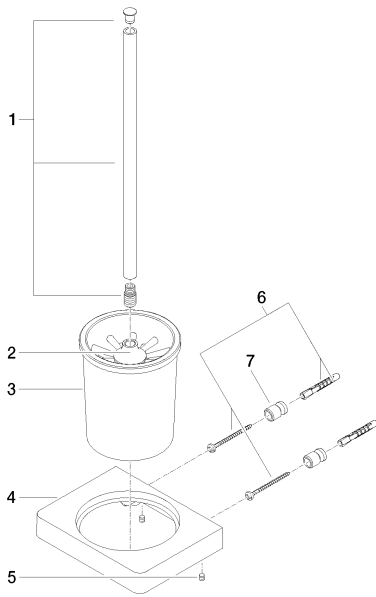

## WC - LULU

Toilet brush set wall-mounted - polished chrome

Article number: 83 900 710-00

- Frosted glass
- Black brush
- Width 6"
- Height 16-3/8"
- 4-5/8" Projection

polished chrome

## Dimensional drawing

All dimensions in mm / inch = mm x 0,0394

WC - LULU

Toilet brush set wall-mounted - polished chrome

Article number: 83 900 710-00

08 18 50 601 90

Brush black -

08 90 04 008 82

Brush container frosted -

90 20 97 507 00-00

Brush handle - polished  
chrome

**WC - LULU**

Toilet brush set wall-mounted - polished chrome

Article number: 83 900 710-00

**Spare parts list**

Number	Item Number	Designation	Number of units
1	90 20 97 507 00-00	Brush handle - polished chrome	1
2	08 18 50 601 90	Brush black -	1
3	08 90 04 008 82	Brush container frosted -	1
4	08 23 01 506-00	holder	1
5	04 31 11 004 00 90	pin	1
6	05 17 20 801 00 90	accessories	1
7	08 17 20 726 90	holder	1